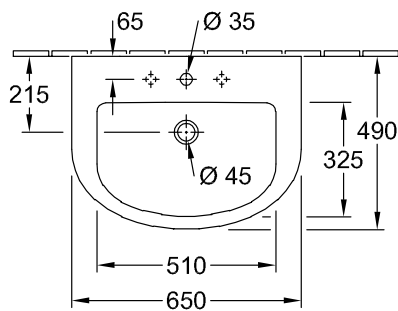

TECHNICAL DRAWINGS

711465

7250 50
Position pedestal to determine Cx