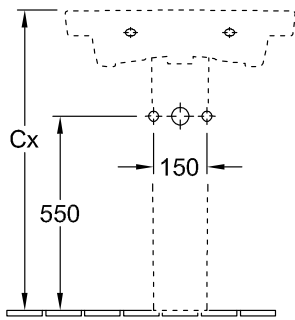

TECHNICAL DRAWINGS

711465

7250 50
Position pedestal to determine Cx