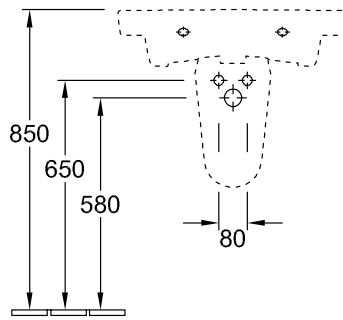

#### 1 . POSITION

<b>Model</b>	<b>711465</b>
Collection	Subway 2.0
PROJECTS	■ DESIGN
Width	650 mm
Depth	490 mm
Weight	19,56 kg
description	Sanitary porcelain Also available in CeramicPlus fastening with 2 screws M10x120 mm
Tap fitting / Tap hole remark	suitable for 3-hole tap fittings, central tap hole punched out
Overflow remark	with overflow
material	Sanitary porcelain
Specification texts	Subway 2.0; Washbasin; Sanitary porcelain; Size: 650 x 490 mm; Oval; suitable for 3-hole tap fittings, central tap hole punched out; with overflow; fastening with 2 screws M10x120 mm

**711465**

7250 50  
Position pedestal to determine Cx

7264 00 + 9219 88 Easy Access