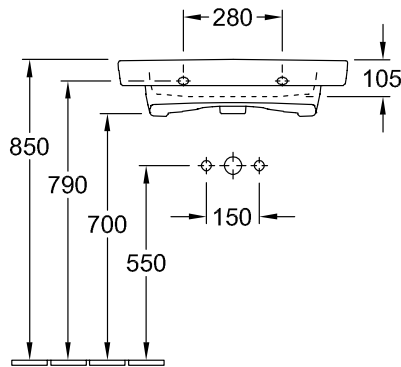

TECHNICAL DRAWINGS

711465

7250 50
Position pedestal to determine Cx